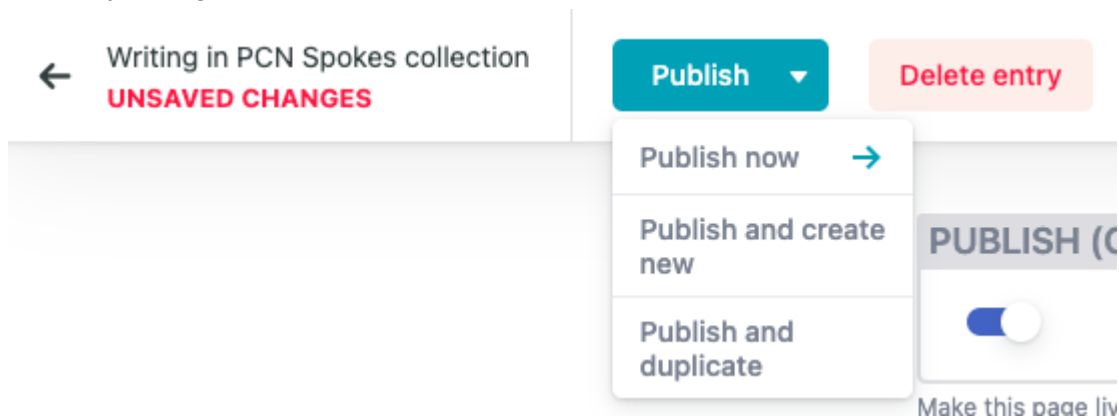

Managing a spoke

Login to admin portal

1. Goto <https://pain.cafe/admin>

2. Click on **Login with Netlify Identity**

3. Click **Sign up** and create an account.

4. You may need to refresh the page

Access the correct PCN Spoke

Things that can be edited

- Hero Image
- Title
- Subtitle
- Pain Cafe Details
- PCN Area Details
- Host Barista Information
- Body

After any changes - click **Publish** Button and **Publish now**

It can take up to 2 minutes for your changes to appear on the live site.