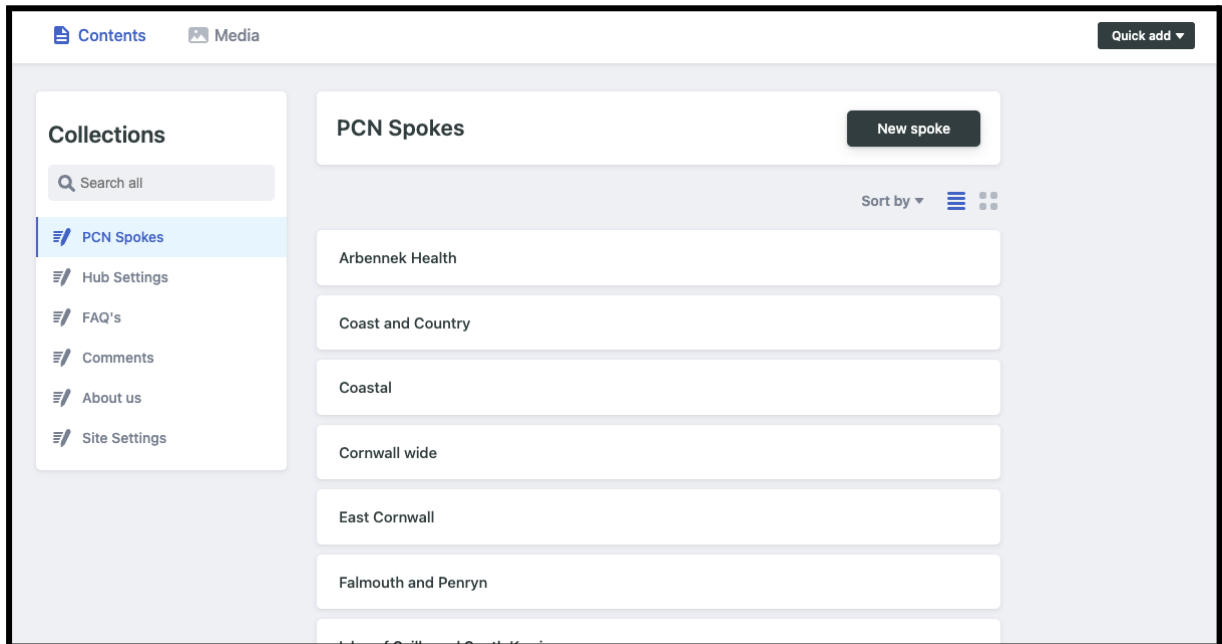

Managing a spoke

Login to admin portal

1. Goto <https://pain.cafe/admin>

2. Click on **Login with Netlify Identity**

3. Click **Sign up** and create an account.

4. You may need to refresh the page

Access the correct PCN Spoke

Things that can be edited

- Hero Image
- Title
- Subtitle
- Pain Cafe Details
- PCN Area Details
- Host Barista Information
- Body

After any changes - click **Publish** Button and **Publish now**

It can take up to 2 minutes for your changes to appear on the live site.