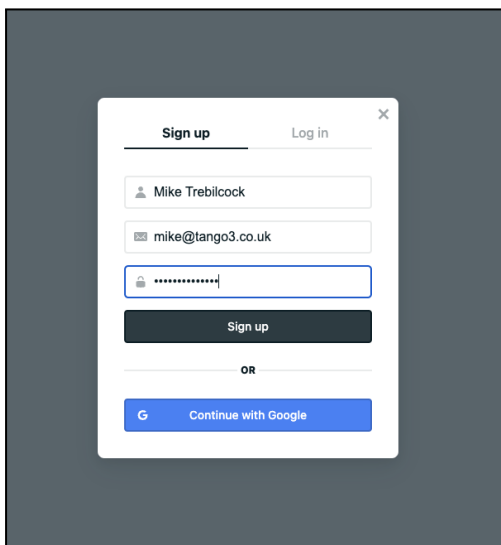

Managing a spoke

Login to admin portal

1. Goto <https://pain.cafe/admin>

2. Click on **Login with Netlify Identity**

3. Click **Sign up** and create an account.

4. You may need to refresh the page

Access the correct PCN Spoke

Things that can be edited

- Hero Image
- Title
- Subtitle
- Pain Cafe Details
- PCN Area Details
- Host Barista Information
- Body

After any changes - click **Publish** Button and **Publish now**

It can take up to 2 minutes for your changes to appear on the live site.