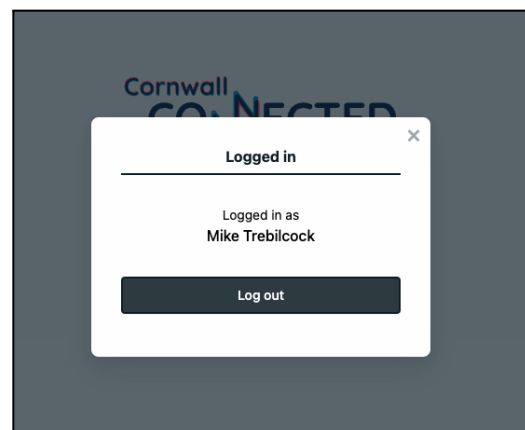

Managing a spoke

Login to admin portal

1. Goto <https://pain.cafe/admin>

2. Click on **Login with Netlify Identity**

3. Click **Sign up** and create an account.

4. You may need to refresh the page

Access the correct PCN Spoke